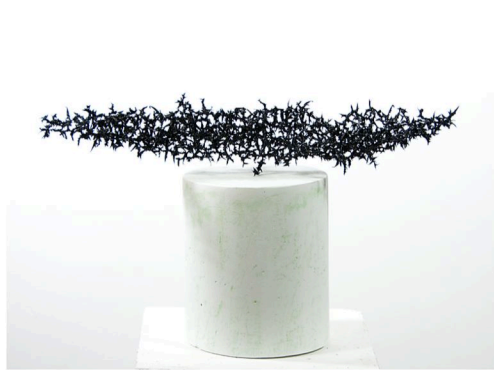

ALJOSCHA - BIOISM

MUSEO DI PALAZZO POGGI
BOLOGNA

2009

ALJOSCHA - BIOISM

EXHIBITION
IN
MUSEO DI PALAZZO POGGI
BOLOGNA
22.01-22.02.2009

Aldrovandi chamber

Susanna chamber

Mose chamber

David chamber

Camilla chamber

Chamber of the concerts and labours of Hercules

Small chamber of the vintager Puttos

Small chamber of the Sphinxes

Chamber of the zodiac and the seasons

Chamber of the landscapes and the grotesque paintings